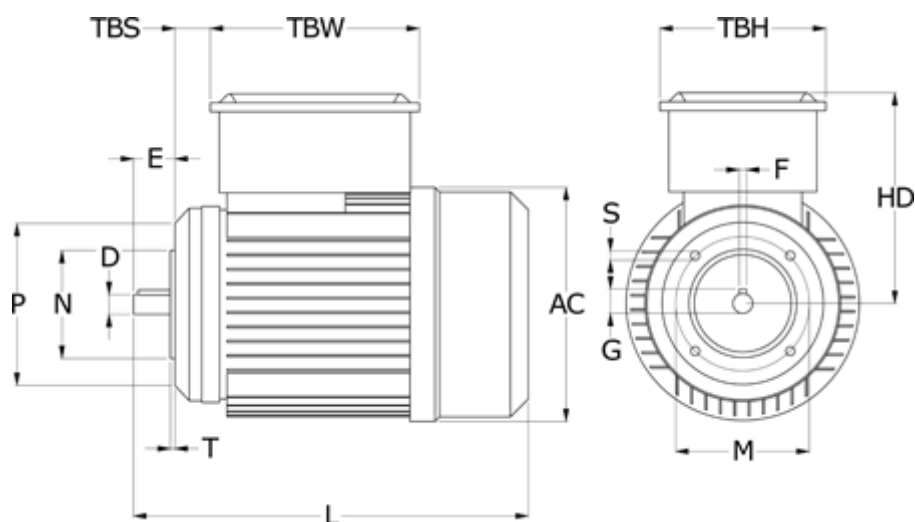

# Data Sheet

Article number: 25018665109

Description: Kleedrive MY711-6 0.18kw 900 rpm  
1x230V 50HZ IP55 B14

## Measures

AC = 147	N = 70
D = 14	P = 105
E = 30	S = M6
F = 5	T = 2.5
G = 11	TBH = 92
HD = 125	TBS = 25.75
L = 241	TBW = 116
M = 85	